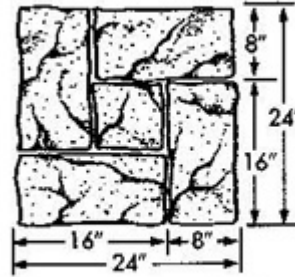

## Pattern Selection Guide

### TL-20020 8" X 16" Riverside Slate (24" X 24") Rustic Joints

Tool size:	24" x 24"
Stone Size:	8" x 16"
Joint Detail:	.309 x .414
Stone Relief Dimensions:	0.158

### Riverside Slate (rustic joints)

Also available as triple tool  
(72" x 24")