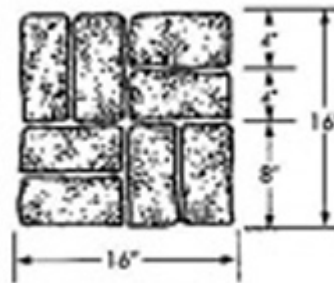

Pattern Selection Guide

BOMACRON TOOLS

Used Brick Textured Patterns

TL-21020 4" X 8" Basketweave Used Brick (16"X16")

Traditional recycled brick texture set in a variety of patterns replicating hand laid brick paving. Moderate to light depth of relief intended for use anywhere that typical brick or masonry unit paving is desired.

Tool size:	16" x 16"
Stone Size:	4" x 8"
Joint Detail:	.279 x .300
Stone Relief Dimensions:	0.067

Basketweave Used Brick

Also available as 8" x 8", 16" x 32"
and 64" x 32"